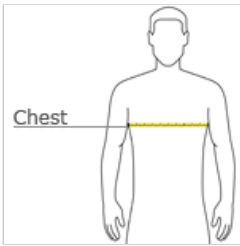

HOW TO MEASURE

CHEST WIDTH

Measure under the arm and around the fullest part of the chest with arms down, keeping tape horizontal.

SIZE CHART

	XS	S	M	L	XL
Size	4	6/8	10/12	14/16	18/20
Chest	25-26	26-28	28-30	30-32	32-35